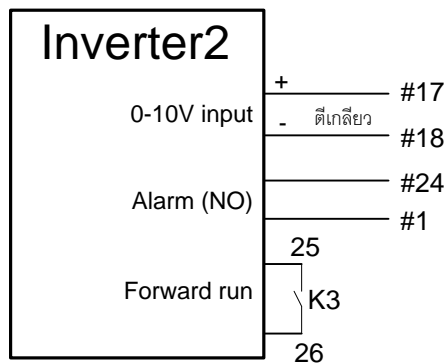

- E1 High level
- E2 Low level
- E3 stop
- E4 common

Remark: Auto-man เป็น Selector switch on-off-on

Title: <b>Variable speed pump control.</b>	Electronic pump controller: <b>PC220</b>
Drawn by: SMK Engineering Ltd., Part.	Revision: 1
Date: 15/1/2555	Sheet of: 1