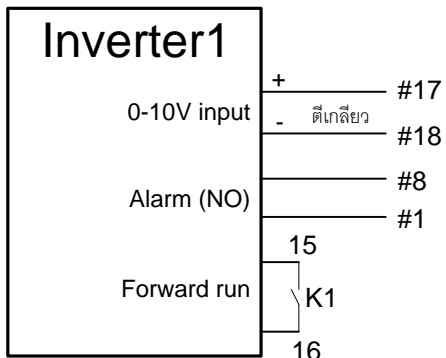

- E1 High level
- E2 Low level
- E3 stop
- E4 common

Remark: Auto-man เป็น Selector switch on-off-on

Title: <b>Variable speed pump control.</b>	Electronic pump controller: <b>PC220</b>
Drawn by: SMK Engineering Ltd., Part.	Revision: 1
Date: 15/1/2555	Sheet of: 1