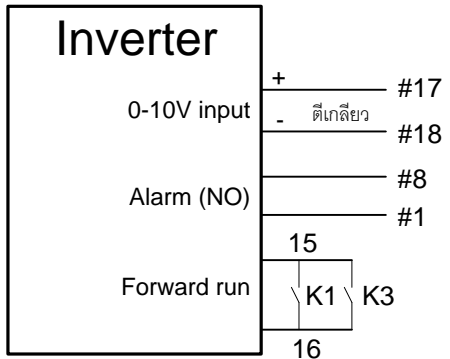

- E1 High level
- E2 Low level
- E3 stop
- E4 common

Remark: Auto-man เป็น Selector switch on-off-on

Title:	Variable speed pump control.	Electronic pump controller:	PC210
Drawn by:	SMK Engineering Ltd., Part.	Revision:	1
Date:	15/12/2554	Sheet of:	1